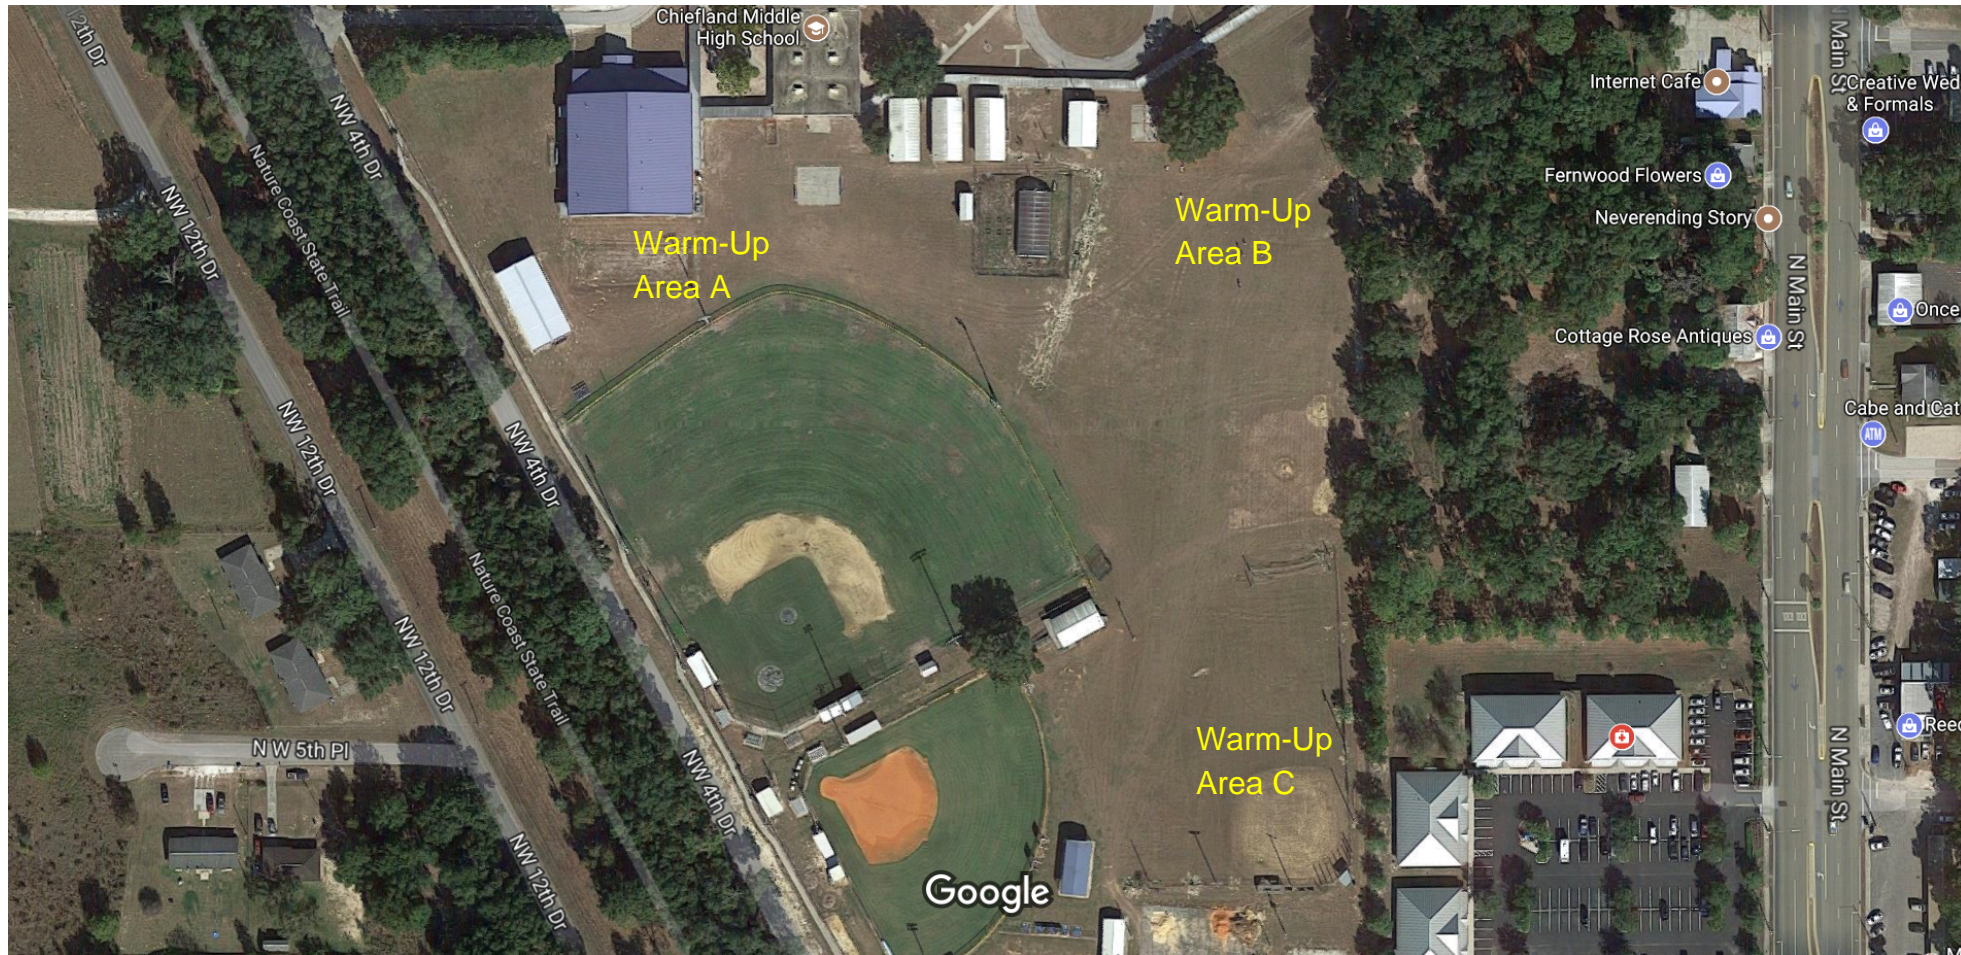

Google Maps 808 N Main St

Imagery ©2017 Google, Map data ©2017 Google United States 100 ft